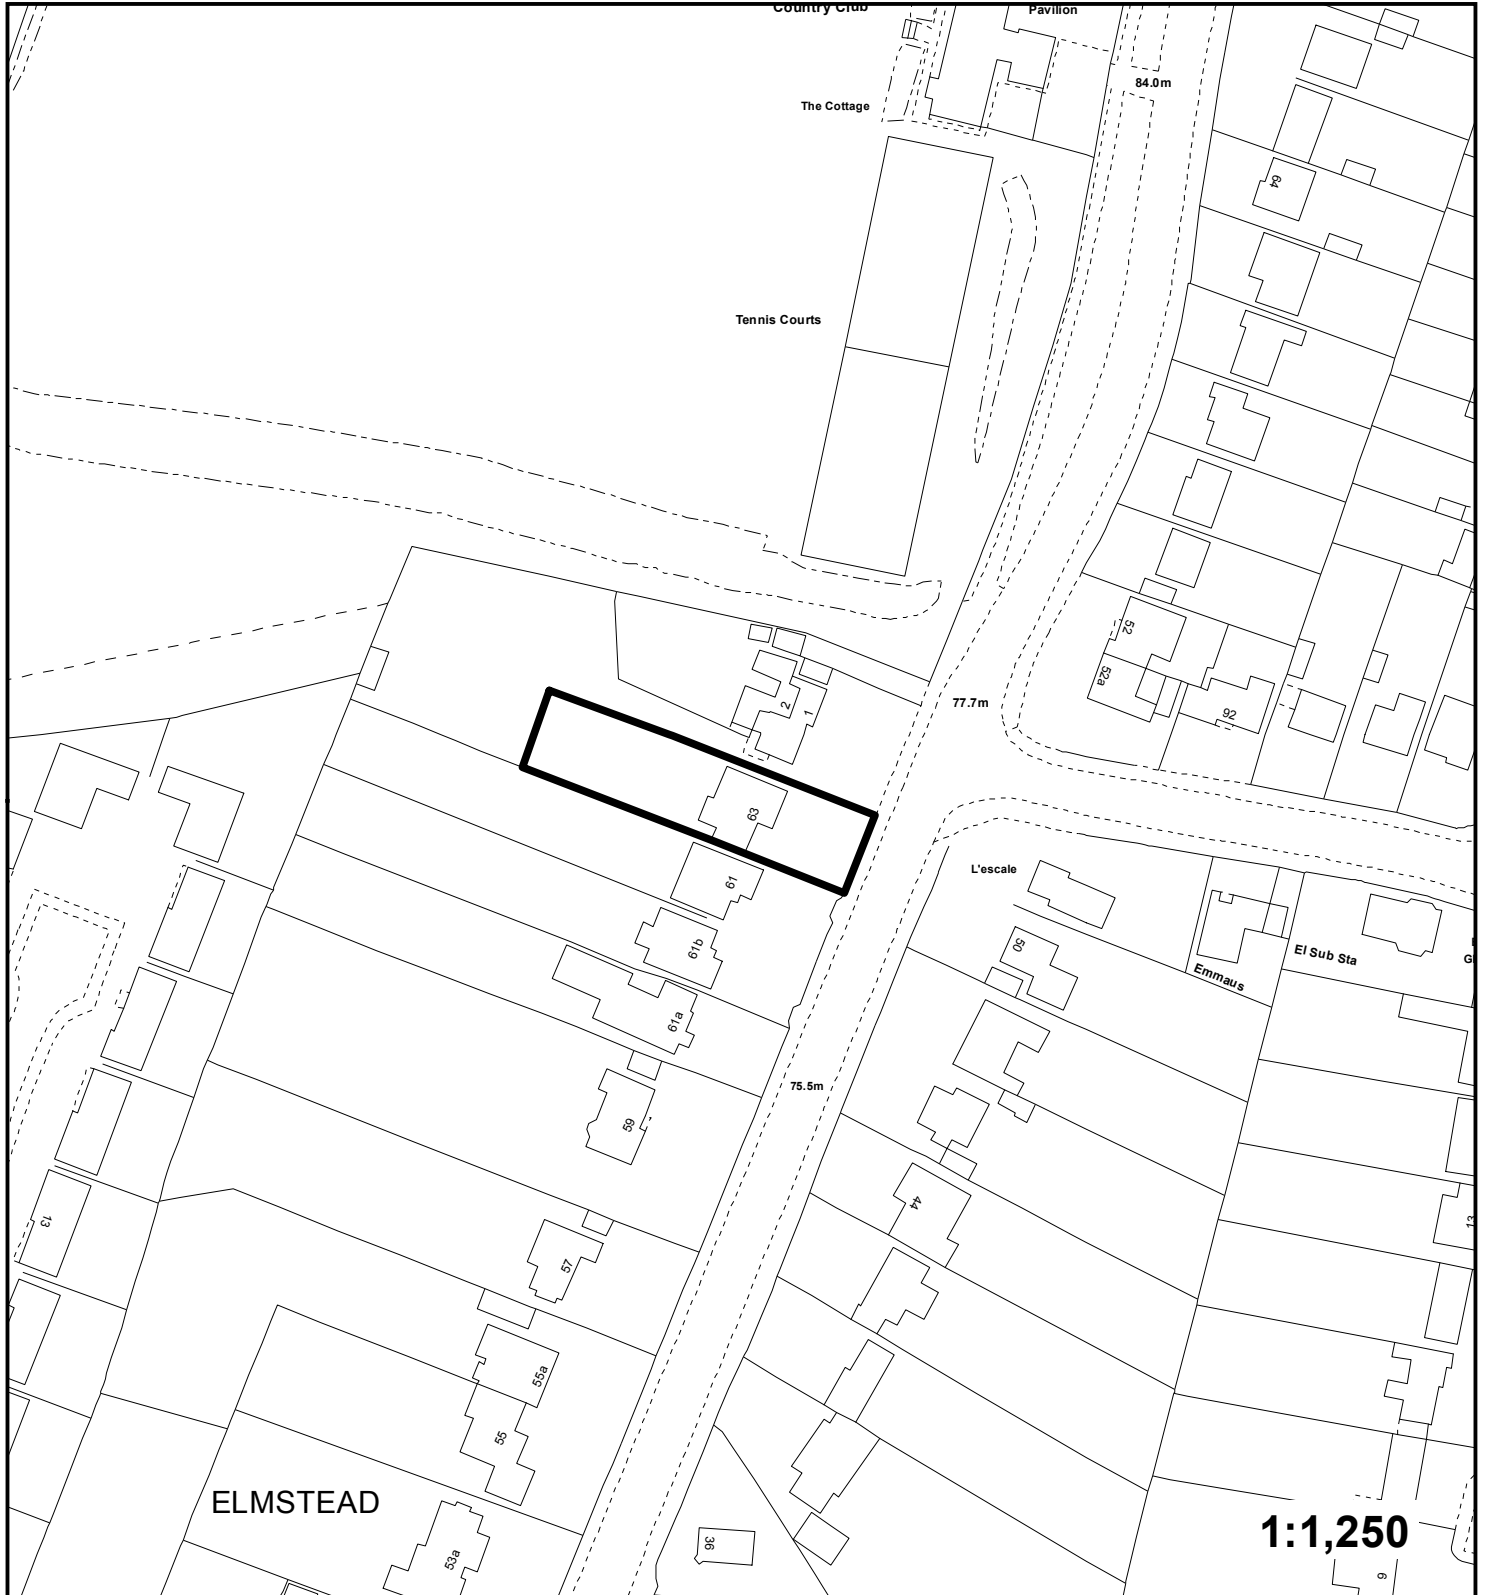

Application: DC/17/02441/FULL6

Address: Wengen, Elmstead Lane, Chislehurst.

Proposal: Part one/ two storey front extension and single storey rear extension.

" This plan is provided to identify the location of the site and should not be used to identify the extent of the application site."